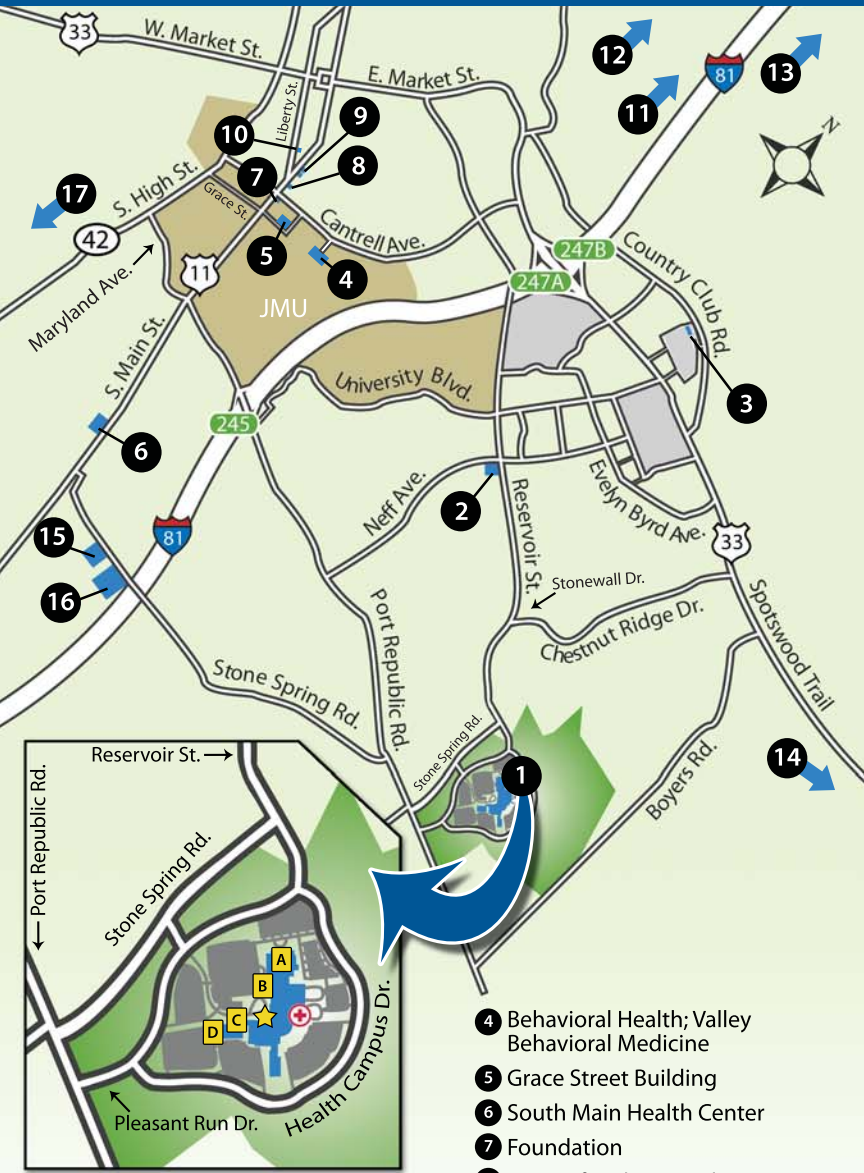

A R E A M A P

- 1 RMH Health Campus
 - ★ Main Entrance
 - ⊕ Emergency Department Entrance
 - A Outpatient Center
 - B Heart and Vascular Center
 - C Hahn Cancer Center
 - D Medical Offices
- 2 Women's Center
- 3 Occupational Health Center
- 4 Behavioral Health; Valley Behavioral Medicine
- 5 Grace Street Building
- 6 South Main Health Center
- 7 Foundation
- 8 Center for Sleep Medicine
- 9 Business Office
- 10 Image Recovery Center
- 11 New Market Health Center
- 12 Luray Health Center
- 13 Mt. Jackson Health Center
- 14 East Rockingham Health Center
- 15 Atrium
- 16 Wellness Pavilion
- 17 Bridgewater Rehab Services