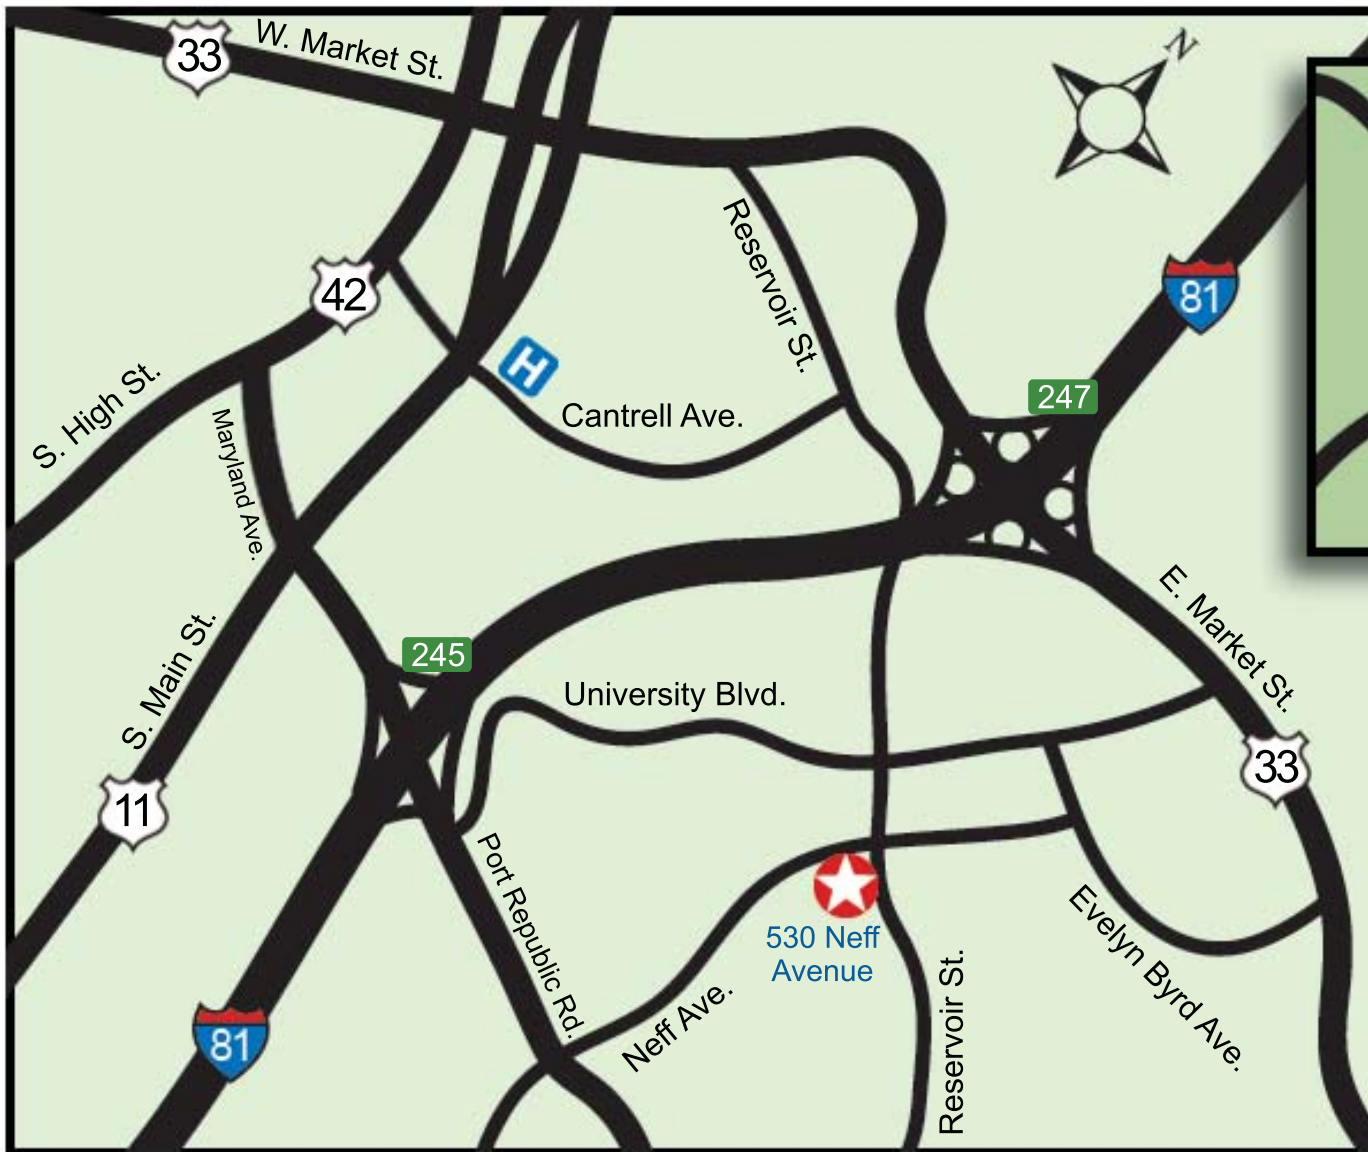

Map of RMH Women's Health Focus

530 Neff Ave. • Harrisonburg, VA 22801 • (540) 433-4641

A Closer Look:

From the North

Take I-81 S. to exit 247A
Merge onto E. Market St./US-33 E.
Turn right at University Blvd.
Turn left at Reservoir St.
Turn right at Neff Ave.

From the West

Take US-33 E.
Continue on E. Market St./US-33 E.
Turn right at Reservoir St.
Turn right at Neff Ave.

From the East

Take US-33 W.
Turn left at Evelyn Byrd Ave.
Turn left at Neff Ave.

From the South

Take I-81 N. to exit 245
Turn right onto Port Republic Rd.
Turn left at Neff Ave.